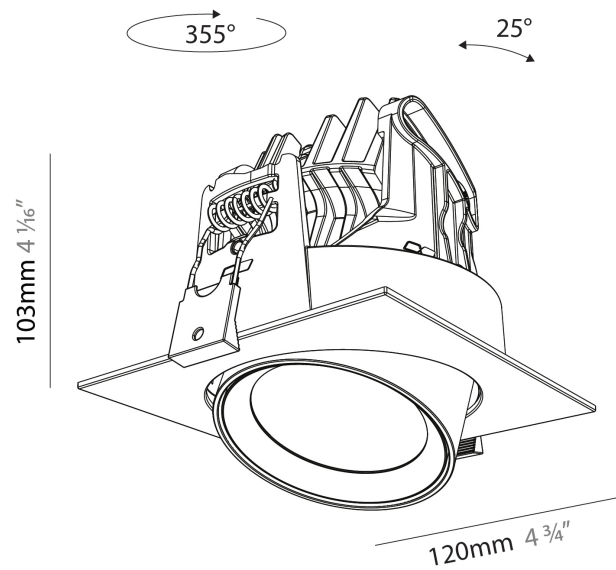

PHYSICAL

Shape: Cylinder
Diameter (mm): 120
Diameter (in): 4 3/4
Length (mm): 120
Length (in): 4 3/4
Height (mm): 105
Height (in): 4 1/8
Min. Recessing Depth (mm): 120
Min. Recessing Depth (in): 4 3/4
Light Distribution: Adjustable / Direct
Weight (kg): 0.665
Diffuser: Lens Pack - No Lens / Opal / Linear Spread Lens / Honeycomb / Spread Lens
Fixture Finish: SSR / BKV / CWI / CRY / HAB / UFT / ITA / RUA / FTG / MYG / LOD / PUS / FRO / FUP / KIA / POP / BLS / SPG / MEY / GOH / GUM / CHC / COM / ABZ / JAG / OBR / MOS / ROR
Fixture Material: Aluminum
Cut-out Measurements: Dia. 112mm / 4 7/16"

ELECTRICAL

Lamp Type: LED (Zhaga Standard)
Input Wattage (W): 34
Total Output Wattage (W): 30.9
Dimming: Tri-Mode (Non-Dimming and Phase Dimming (120Vac only) and 0-10V Dimming)
Driver Included: Yes
Driver Location: Recessed Housing
Driver Type: Constant Current - Universal
Driver Class: Class 2
Input Voltage (V): 120 - 277
Constant Current (MA): 900

LED

Color Temperature (°K): 2700 / 3000 / 3500 / 4000
Max. Delivered Lumen (lm): 2434 / 2534 / 2643 / 2768
Nominal Lumen (lm): 2788 / 2903 / 3027 / 3170
CRI: >90 CRI
Lamp Life (hrs): 50000

OPTICAL

Reflector°: 24 / 36 / 54
Adjustability: Rotational 350° / Tilt 25°

RATINGS AND CERTIFICATIONS

Certified By: CSA Certified to UL and CSA Standards
IP rating: IP20